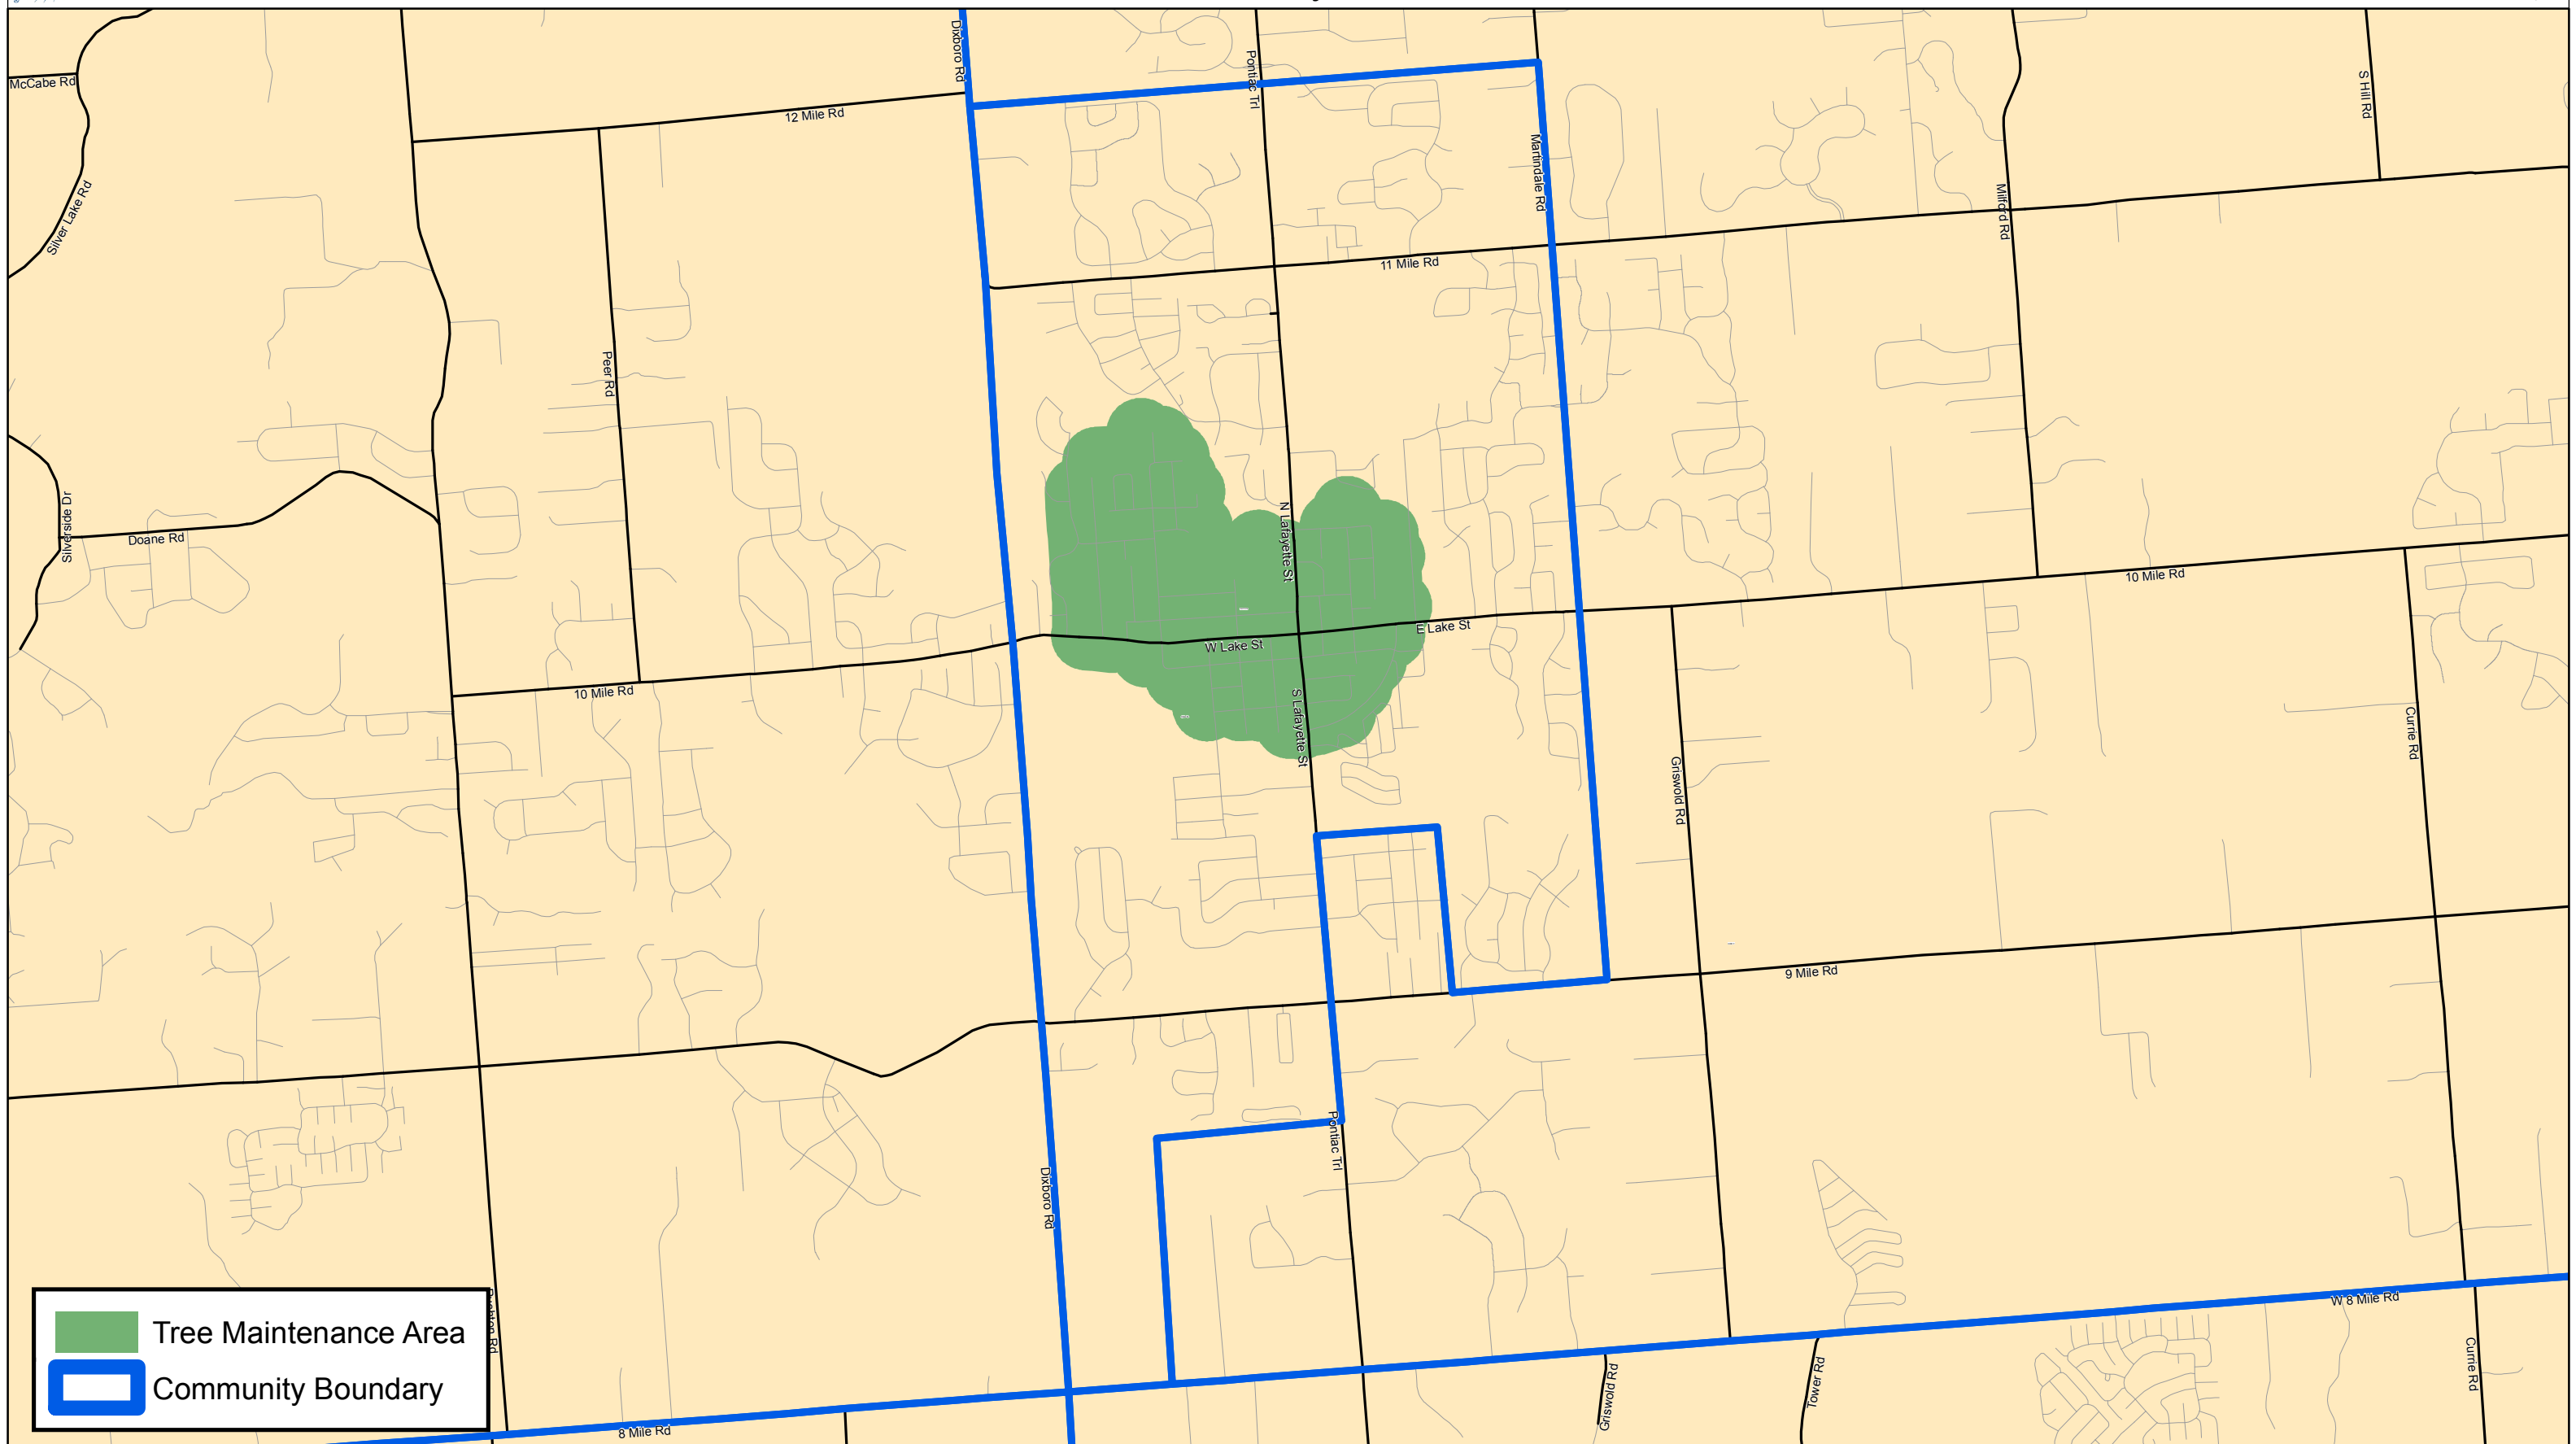

# 2018 Tree Trim Maintenance Program South Lyon

	Tree Maintenance Area
	Community Boundary

- Two-thirds of the time DTE Energy customers spend without power is due to trees.
- Tree trimming is an industry-wide solution to prevent outages. DTE Energy follows industry best practice and standards for tree trimming.
- DTE Energy works collaboratively with customers every step of the way to address their concerns before we begin work.

Please note: During 2018, DTE is planning to trim trees within the area shaded green. Additional tree work may be necessary based on circuit performance to improve reliability. Severe weather, or other circumstances may change the timing and extent of the work performed.