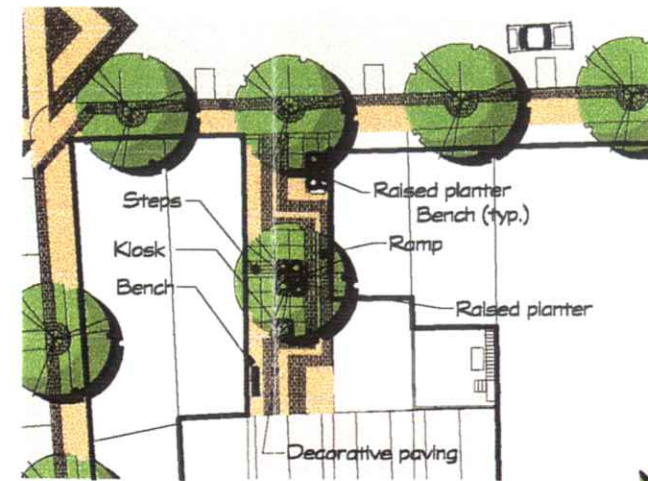

Lafayette

Veterans Memorial

Scale: 1" = 20'

Jarratt Walkway

Scale: 1" = 20'

Post Office Walkway

Scale: 1" = 20'

Lafayette/Lake Street Alley

Scale: 1" = 30'

Date: June, 2000

**Downtown Improvement Project
City of South Lyon**

Detail Studies