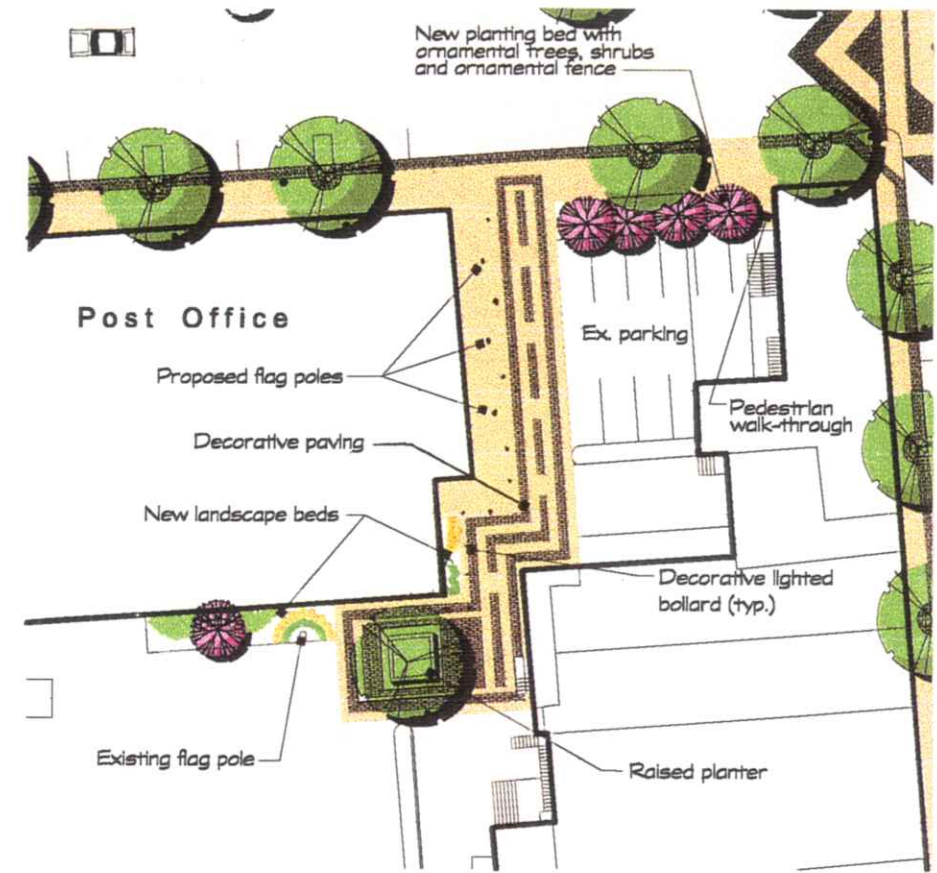

Lafayette

Veterans Memorial

Scale: 1" = 20'

Jarratt Walkway

Scale: 1" = 20'

Post Office Walkway

Scale: 1" = 20'

Lafayette/Lake Street Alley

Scale: 1" = 30'

Date: June, 2000

**Downtown Improvement Project
City of South Lyon**

Detail Studies