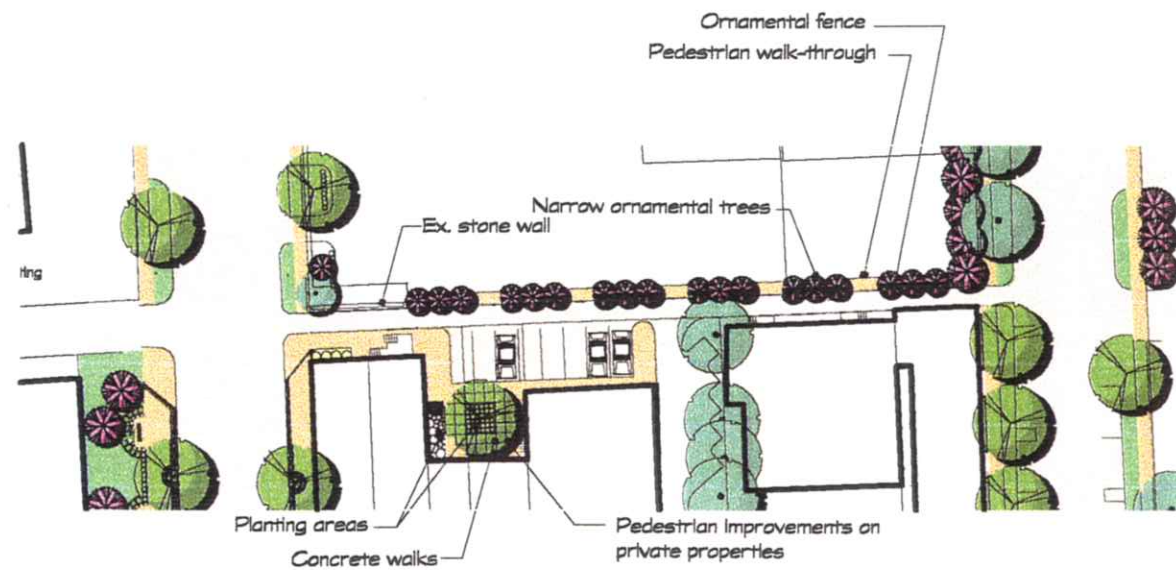

Lafayette

Veterans Memorial

Scale: 1" = 20'

Jarratt Walkway

Scale: 1" = 20'

Post Office Walkway

Scale: 1" = 20'

Lafayette/Lake Street Alley

Scale: 1" = 30'

Date: June, 2000

**Downtown Improvement Project
City of South Lyon**

Detail Studies